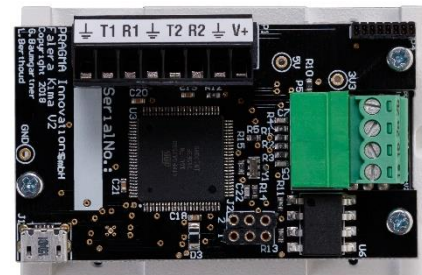

FALERA

one-button meeting room AV control unit

HQ AV Control Unit

PRAGMA FALERA is a high-quality AV control unit for reliable operation in small and medium size meeting rooms.

Versatile mounting Options

- ✓ Bachmann
- ✓ Kindermann
- ✓ Flush mount
- ✓ customized

Key Features

- ✓ Color OLED Display
- ✓ Rotary Push Encoder
- ✓ 2x TCP/IP
- ✓ 2x RS232
- ✓ 2x GPO
- ✓ Aluminum housing

Versions

Bachmann Eth

Bachmann RS

use case

Kindermann Eth

Kindermann RS

use case

Technical specification

User Interface	Rotary Push-Encoder
Display	color OLED Display
Control	2x Eth, 2x RS232, 2x GPO
Power	5-30VDC, PoE(opt)
Connector	Phoenix, RJ45
Housing	Aluminum
Device dimensions	Bachmann: 2x Custom module Kindermann: 3x half blind plate
Device weight	Bachmann Eth: 120g Bachmann RS: 100g Kindermann Eth : 100g Kindermann RS: 85g
	Switzerland