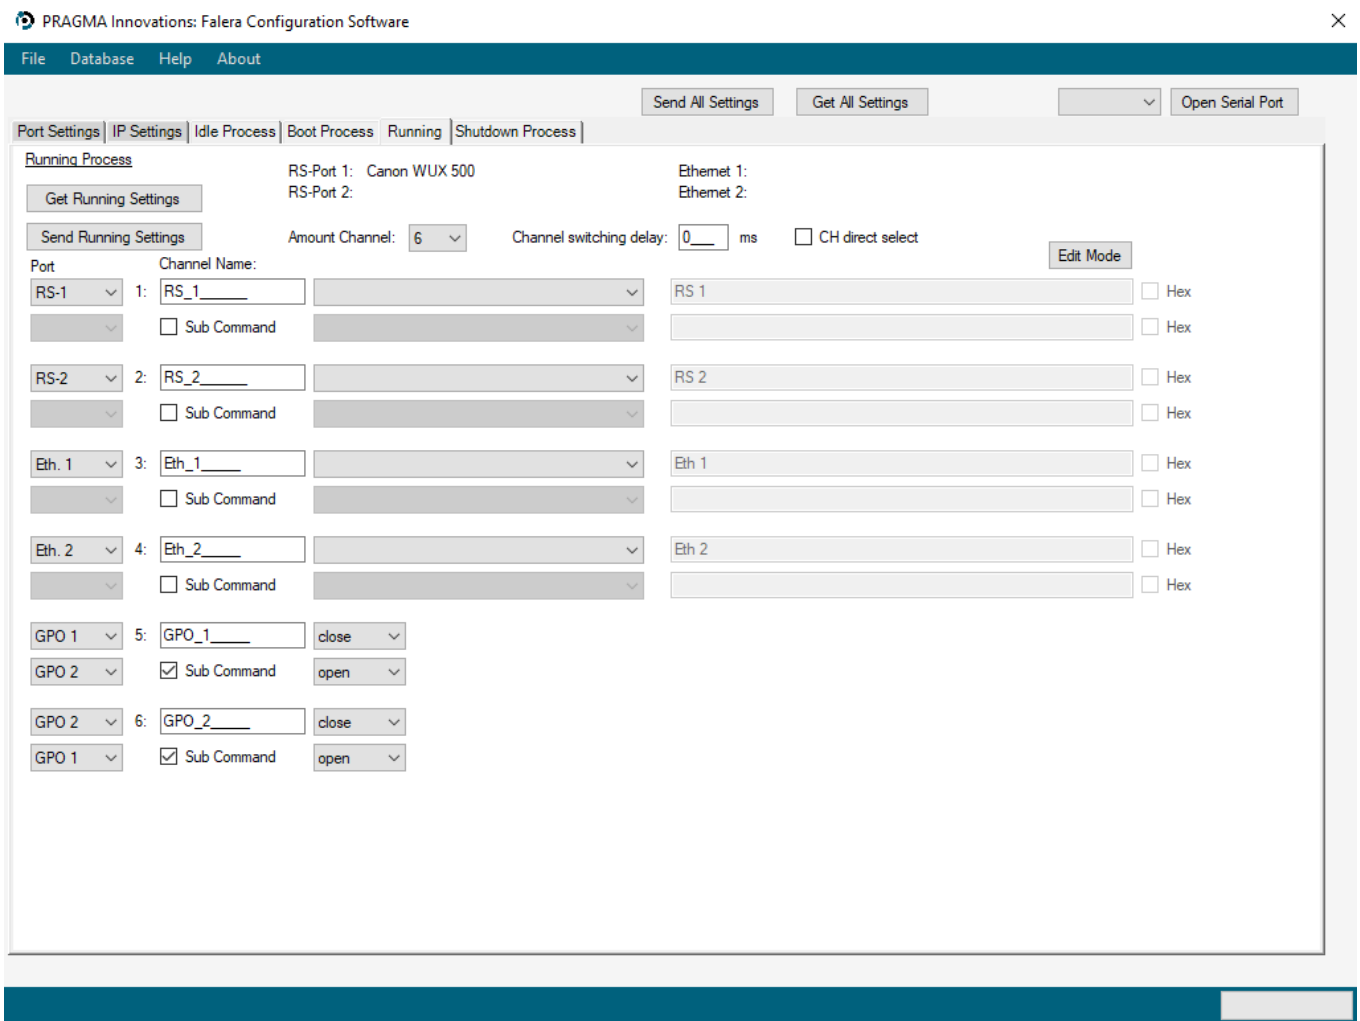

Key Features

- ✓ Color OLED Display
- ✓ Rotary Push Encoder
- ✓ 2x TCP/IP
- ✓ 2x RS232
- ✓ 2x GPO
- ✓ Aluminum housing

Versions

Bachmann Eth

Bachmann RS

use case

Kindermann Eth

Kindermann RS

use case

Technical specification

User Interface	Rotary Push-Encoder
Display	color OLED Display
Control	2x Eth, 2x RS232, 2x GPO
Power	5-30VDC, PoE(opt)
Connector	Phoenix, RJ45
Housing	Aluminum
Device dimensions	Bachmann: 2x Custom module Kindermann: 3x half blind plate
Device weight	Bachmann Eth: 120g Bachmann RS: 100g Kindermann Eth : 100g Kindermann RS: 85g
	Switzerland